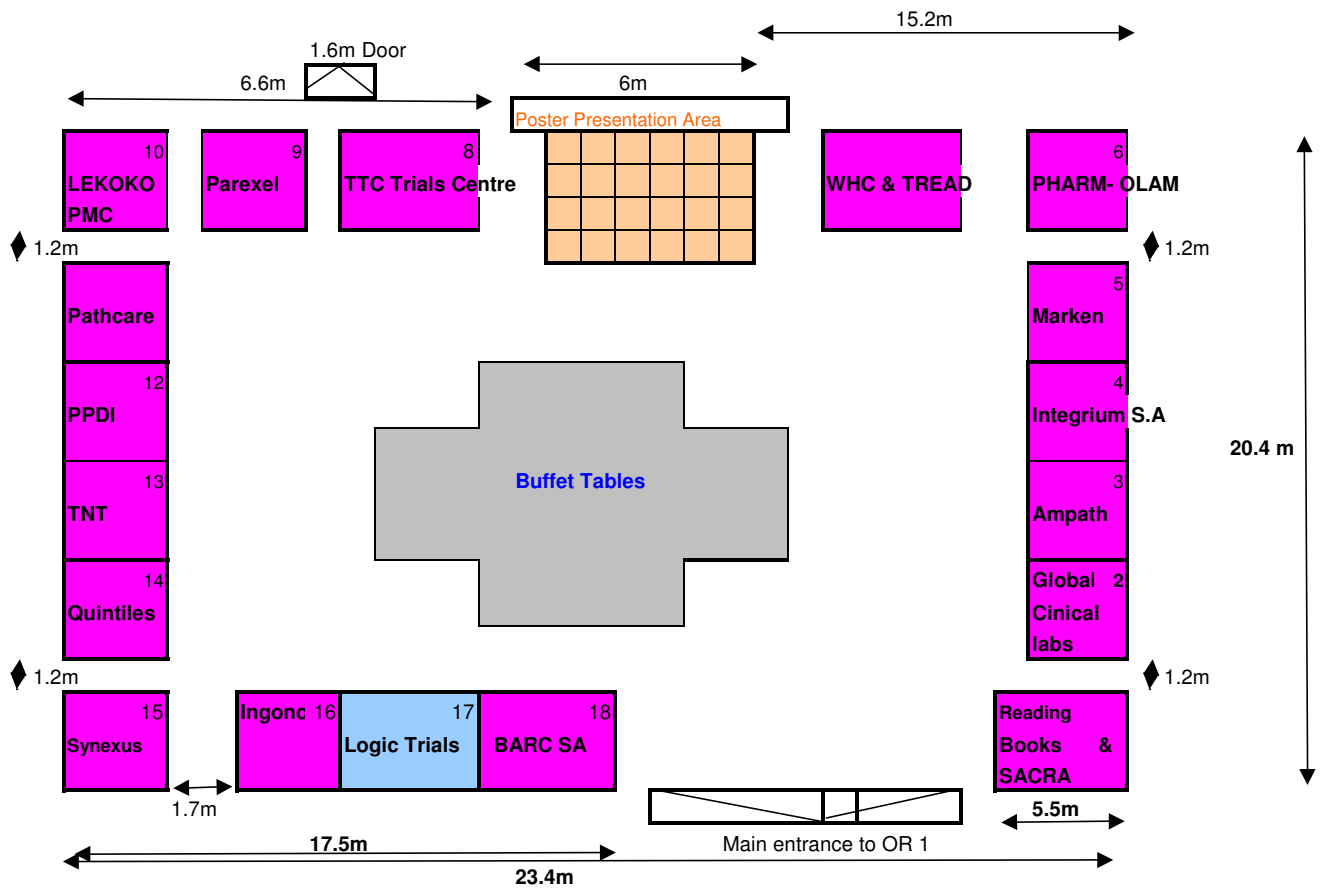

SACRA Clinical Trials Conference 2010
Exhibition Stand Layout

RECEPTION AREA

Note:
As for previous SACRA conferences, **no stand shells** will be provided. If required, they can be arranged at an additional cost.
A table with table cloth will be provided if needed, plus 3 Chairs per stand. Any additional furniture required will be upon the Exhibitor to provide. **Long extension cables** for power points should be brought by each Exhibitor, to make sure that power points provided around the room can be accessed from your table.